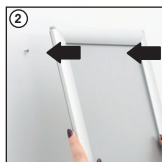

Installation Instructions

(1010061H000) BASIC SNAP FRAME

Screw & anchor mounting

Hanger mounting

Landscape or portrait positions

Storage conditions: Goods should be stored at 0°-35°C in a dry place.
Store in the original package.