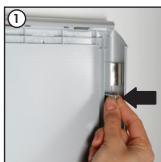

Installation Instructions

(1010061H000) BASIC SNAP FRAME

Screw & anchor mounting

Hanger mounting

Landscape or portrait positions

Storage conditions: Goods should be stored at 0°-35°C in a dry place.
Store in the original package.