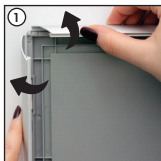

Installation Instructions

(1010061H000) BASIC SNAP FRAME

Screw & anchor mounting

Hanger mounting

Landscape or portrait positions

Storage conditions: Goods should be stored at 0°-35°C in a dry place.
Store in the original package.