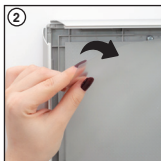

Installation Instructions

(1010061H000) BASIC SNAP FRAME

Screw & anchor mounting

Hanger mounting

Landscape or portrait positions

Storage conditions: Goods should be stored at 0°-35°C in a dry place.
Store in the original package.