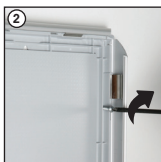

Installation Instructions

(1010061H000) BASIC SNAP FRAME

Screw & anchor mounting

Hanger mounting

Landscape or portrait positions

Storage conditions: Goods should be stored at 0°-35°C in a dry place.
Store in the original package.